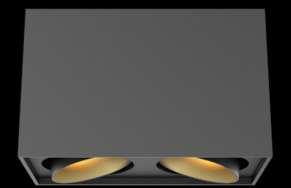

POWERFUL AND REFINED.

The reflectors are also available in 6 contemporary colours.

Together with the deep-set light, the tasteful design, and the ground-breaking specifications, this offers a completely new lighting experience.

DEA JUNO

DEA FLORA

DEA FAUNA

DEA FORTUNA

Reflector colors

- black high gloss
- silver high gloss
- chrome
- white
- gold
- black matt