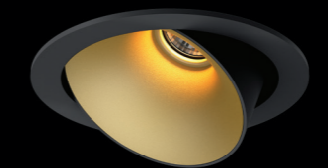

DEA CARMENTA