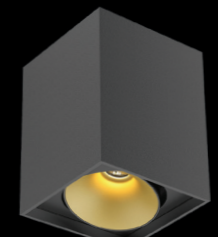

IT'S ALL ABOUT PURE LIGHT.

Never before has lighting been so at one with its surroundings.

This is because the LED light source and reflector are placed extra deep into the elegant fixture. The result: you can enjoy an experience of pure light, without noticing the light source or any glare. This is not only magical, but also unique in the market.

POWERFUL AND REFINED.

The reflectors are also available in 6 contemporary colours.

Together with the deep-set light, the tasteful design, and the ground-breaking specifications, this offers a completely new lighting experience.

DEA JUNO

DEA FLORA

DEA FAUNA

DEA FORTUNA

Reflector colors

- black high gloss
- silver high gloss
- chrome
- white
- gold
- black matt