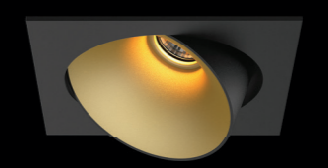

DEA CERES

Reflector colors

- black high gloss
- silver high gloss
- chrome
- white
- gold
- black matt