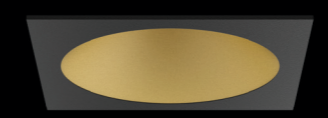

DEA AMOR

Reflector colors

- black high gloss
- silver high gloss
- chrome
- white
- gold
- black matt